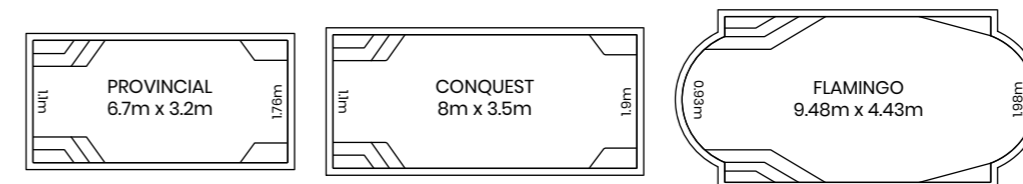

Sapphire's Superior Pool Range

All quoted dimensions are approximate and internal to the waterline.