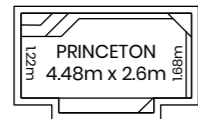

Duchess - PCG Horizon

Family Fun

Designed for smaller backyards and courtyards, this is the perfect compact family pool. This series proves that you don't need massive amounts of space in order to be able to create a functional pool area. As well as offering multiple seating areas, these models have a unique safety ledge, ideal for children and those learning to swim.