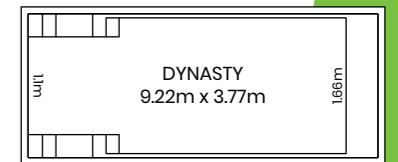

Family Fun

Designed for smaller backyards and courtyards, this is the perfect compact family pool. This series proves that you don't need massive amounts of space in order to be able to create a functional pool area. As well as offering multiple seating areas, these models have a unique safety ledge, ideal for children and those learning to swim.