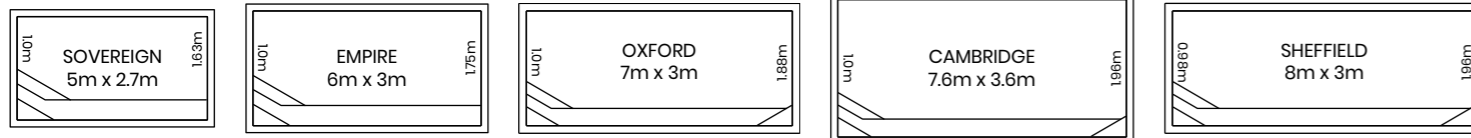

Something for Everyone

Our top selling design, this model comes in a size to suit every home. Never out of style, this is a contemporary pool with lots of uninterrupted play space. With seven options for backyards of all sizes, there's something for everyone. On one side you have end to end swimming while on the other, the long bench seat is a great spot to chill out while keeping an eye on the kids.