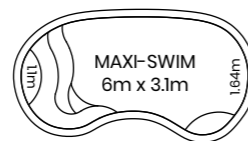

Flamingo - PCG Horizon

Maxi-Swim - PCG Argyle Blue

Aqua Ledge - PCG Platinum

Vail Spillway Spa - PCG Horizon

Vail Spillway Spa - Cyber Blue

AQUA LEDGE
4m x 2m
1.75m

Features:

- Can be added to any pool 4m and above
- Add loungers to create the ultimate adult poolside relaxation zone

VAIL
2.2m x 1.8m
Depth 1.0m

Features:

- Seats 7 adults
- Six spa jets

MALIBU
2.2m x 1.8m
Depth 0.35m

Features:

- Ideal shallow paddle area for children

Design Features:

- Ample seating areas for relaxing and entertaining on a hot day
- Corner swim-outs for easy exit from the pool
- Wide entry steps in the Maxi-Swim that double as a seating area

MAXI-SWIM
6m x 3.1m
1.84m

FLAMINGO
9.48m x 4.43m
1.98m

The Perfect Addition

Enhance your pool experience with the perfect addition of a Spillway Spa or Aqua Ledge. For the best of both worlds, choose the Vail Spa - perfect for unwinding in bubbling water at the end of the day. If you're after a resort-style wading area, our Malibu Spillway or Aqua Ledge offers a shallow, safe zone perfect for kids to splash around. Take your outdoor oasis to the next level by adding Ledge Loungers to the Aqua Ledge, creating the ultimate retreat in your own backyard!