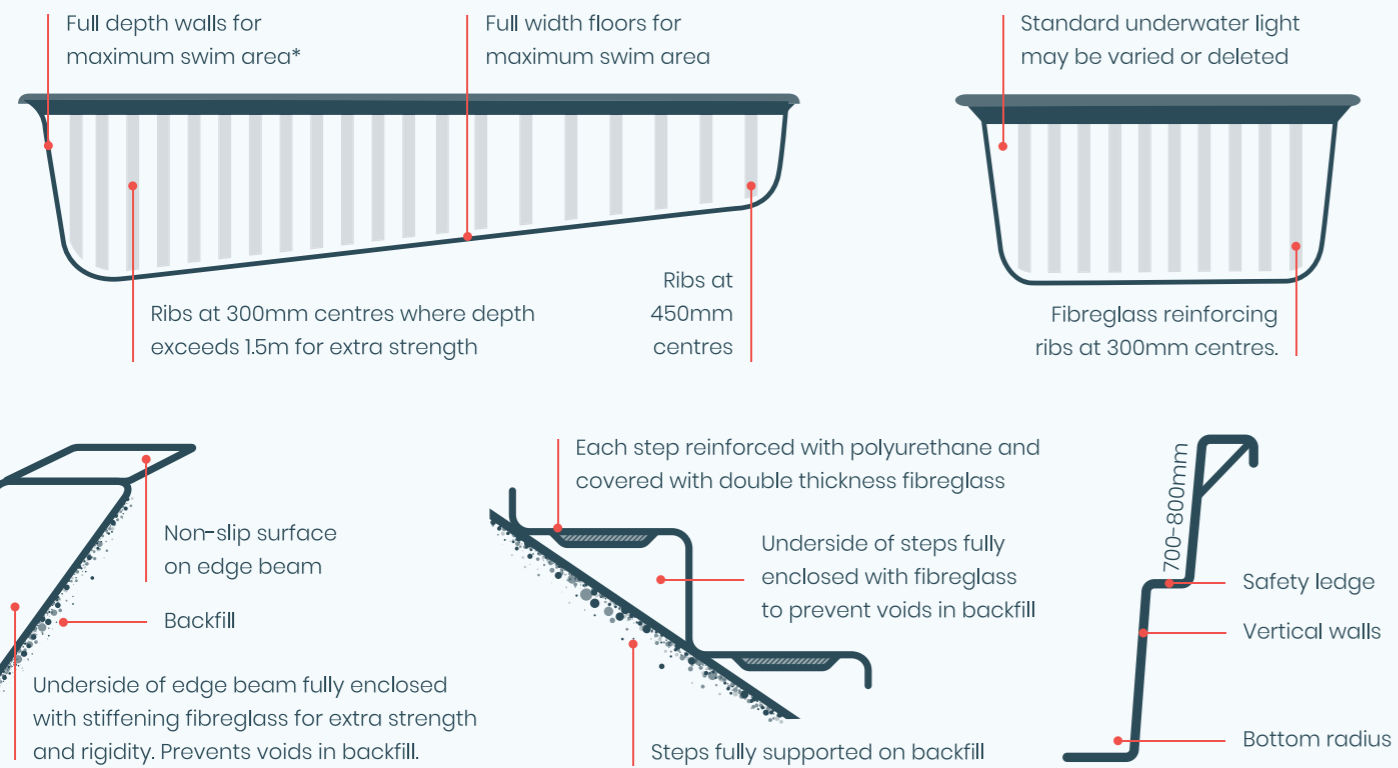

Take a browse through our trophy cabinet and you will see our dedication to building the very best swimming pools available.

Superior Pools Built to Last

* Excludes safety ledge

Super Safety

We also offer an exclusive safety range of swimming pools with a unique safety ledge, available in a selection of sizes to suit your needs. Ideal for families with young children or situations where adults need extra safety in the pool, the safety ledge also has the added advantage of giving the pool increased structural integrity.