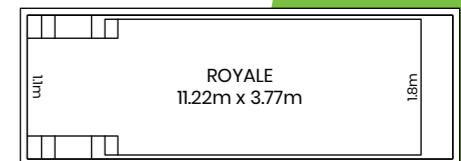

Family Fun

Designed for smaller backyards and courtyards, this is the perfect compact family pool. This series proves that you don't need massive amounts of space in order to be able to create a functional pool area. As well as offering multiple seating areas, these models have a unique safety ledge, ideal for children and those learning to swim.