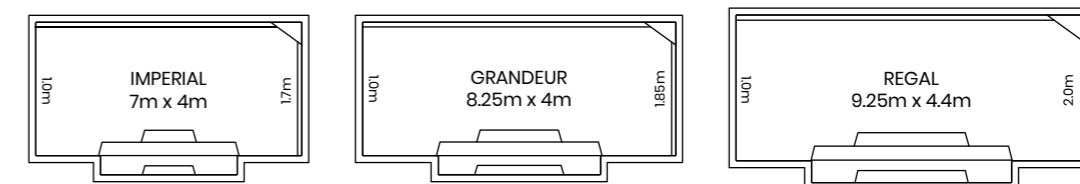

Regal Rectangles

This series is a sophisticated pool design that is the ideal fit for today's modern homes. The stylish side entry steps create a natural connection point between home and pool area. Wide entry steps allow you to enter your pool in style and once you're in, the swimming area is boundless. Any pool in this series will be an eye-catching addition to your backyard.