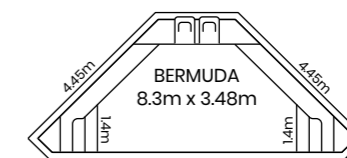

Courtyard **Entertainer**

The Bermuda is a medium-sized backyard corner pool with a difference, designed specifically to save you space. With a unique shape for those looking for a pool that will stand out, it features plentiful seating and spa jets. The Bermuda is the perfect pool to entertain guests or simply sit and unwind at the end of the day.

Design Features:

- Unique safety ledge, on both sides, an ideal rest point for children
- Slim 2.5m width to fit into narrow spaces
- Pool length is ideal for lap swimmers and exercise
- Twin side entry steps at both ends are the perfect spot to sit
- Extended Lifetime Structural Warranty

Laps of **Luxury**

The Duchess and Duke models are designed to be the perfect combination of lap pool and lounging. Whether you want to use your pool for exercise or find a place to relax and reflect, they've got you covered. With their sleek, narrow design, both models fit perfectly alongside your home. If you have a narrow courtyard space or grassed area at home, a lap pool can be an excellent way to inspire what might otherwise be an under utilised space.

Design Features:

- Unique space saving corner design
- Generous seating and spa jets for relaxation
- Both pool and spa in the one design
- Twin side entry steps