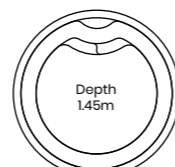

TERRACE 3.0
3m diameter

INFINITY 3.0
3m diameter

INFINITY 4.0
4m diameter

Design Features:

- Stylish, sophisticated modern design
- Unobtrusive side-entry steps on both sides
- Twin safety corner swimouts in the deep end