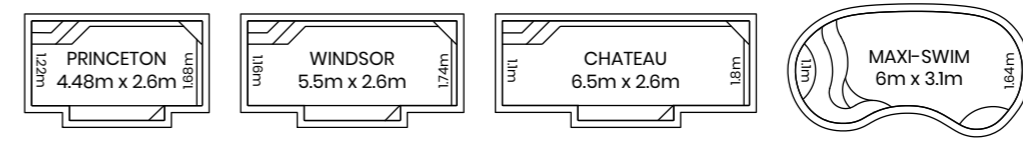

Sapphire's Superior Pool Range

All quoted dimensions are approximate and internal to the waterline.