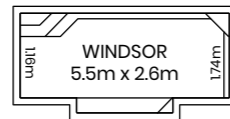

Family Fun

Designed for smaller backyards and courtyards, this is the perfect compact family pool. This series proves that you don't need massive amounts of space in order to be able to create a functional pool area. As well as offering multiple seating areas, these models have a unique safety ledge, ideal for children and those learning to swim.