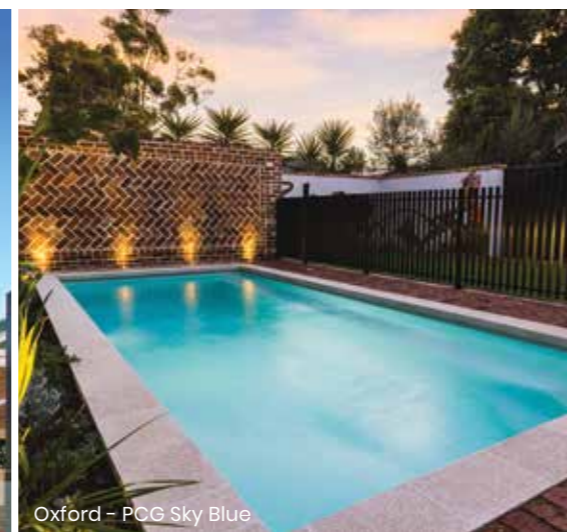

Regal Rectangles

This series is a sophisticated pool design that is the ideal fit for today's modern homes. The stylish side entry steps create a natural connection point between home and pool area. Wide entry steps allow you to enter your pool in style and once you're in, the swimming area is boundless. Any pool in this series will be an eye-catching addition to your backyard.