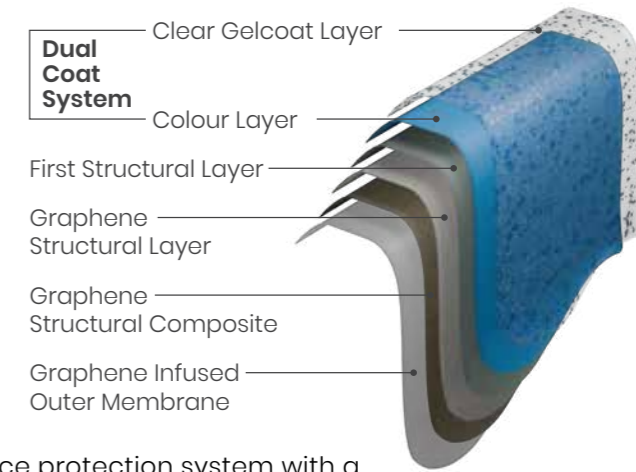

Every Sapphire pool is constructed using advanced manufacturing techniques and specialised high-performance materials.

Our durable six layer system has been developed from ground-breaking technology that protects the pool's surface using a dual-coat system that guards against UV rays and chemicals. Patented Pool ColourGuard® surface protection provides a barrier against weathering, giving our pools lasting colour retention.

Pool ColourGuard® is the only dual surface protection system with a clear layer protecting the colour layer. Fifteen years on, the patented technology remains unmatched today. It is also the only pool surface protection system with a Product Excellence Award.

What does this mean for you? Your pool colour will look better and last longer than any other surface finish. Only genuine Pool ColourGuard® can offer you these benefits, beware of imitations.

Ground-Breaking Technology