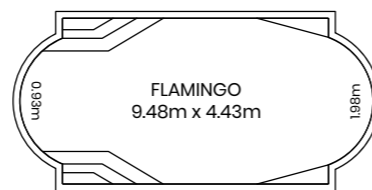

Flamingo - PCG Horizon

Maxi-Swim - PCG Argyle Blue

Aqua Ledge - PCG Platinum

Vail Spillway Spa - PCG Horizon

Vail Spillway Spa - Cyber Blue

AQUA LEDGE
4m x 2m
1.75m

Features:

- Can be added to any pool 4m and above
- Add loungers to create the ultimate adult poolside relaxation zone

VAIL
2.2m x 1.8m
Depth 1.0m

Features:

- Seats 7 adults
- Six spa jets

MALIBU
2.2m x 1.8m
Depth 0.35m

Features:

- Ideal shallow paddle area for children

Design Features:

- Ample seating areas for relaxing and entertaining on a hot day
- Corner swim-outs for easy exit from the pool
- Wide entry steps in the Maxi-Swim that double as a seating area

MAXI-SWIM
6m x 3.1m
1.84m

FLAMINGO
9.48m x 4.43m
1.98m

The Perfect Addition

Enhance your pool experience with the perfect addition of a Spillway Spa or Aqua Ledge. For the best of both worlds, choose the Vail Spa - perfect for unwinding in bubbling water at the end of the day. If you're after a resort-style wading area, our Malibu Spillway or Aqua Ledge offers a shallow, safe zone perfect for kids to splash around. Take your outdoor oasis to the next level by adding Ledge Loungers to the Aqua Ledge, creating the ultimate retreat in your own backyard!