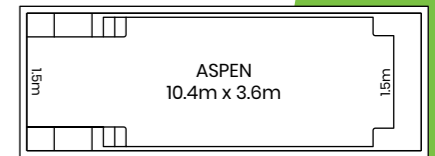

Family Fun

Designed for smaller backyards and courtyards, this is the perfect compact family pool. This series proves that you don't need massive amounts of space in order to be able to create a functional pool area. As well as offering multiple seating areas, these models have a unique safety ledge, ideal for children and those learning to swim.