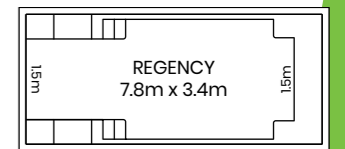

Family Fun

Designed for smaller backyards and courtyards, this is the perfect compact family pool. This series proves that you don't need massive amounts of space in order to be able to create a functional pool area. As well as offering multiple seating areas, these models have a unique safety ledge, ideal for children and those learning to swim.