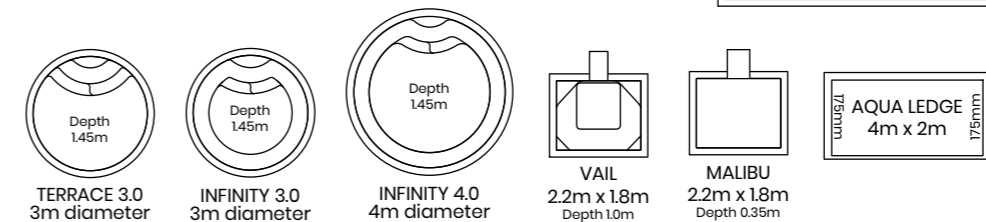

MAXI-SWIM
6m x 3.1m
1.84m

FLAMINGO
9.48m x 4.43m
1.98m

The Perfect Addition

Enhance your pool experience with the perfect addition of a Spillway Spa or Aqua Ledge. For the best of both worlds, choose the Vail Spa - perfect for unwinding in bubbling water at the end of the day. If you're after a resort-style wading area, our Malibu Spillway or Aqua Ledge offers a shallow, safe zone perfect for kids to splash around. Take your outdoor oasis to the next level by adding Ledge Loungers to the Aqua Ledge, creating the ultimate retreat in your own backyard!

Variations may occur due to the printing process, view our colour samples before making your final selection.

Sapphire's Superior Pool Range

All quoted dimensions are approximate and internal to the waterline.