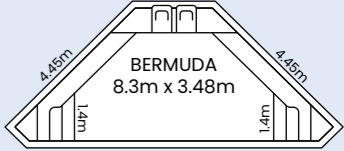

Unique corner design with spa seats and twin entry steps.