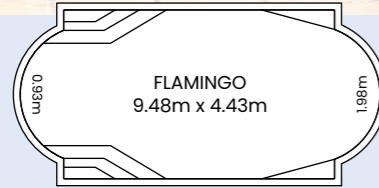

DYNASTY

Includes a wide bench seat and children's safety ledge.

REGAL

Contemporary safety ledge design with stylish step entrance and corner swim-out.

FLAMINGO

Roman design with two sets of large side entry steps and deep end corner swim-outs.