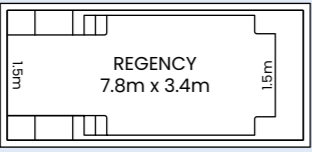

WESTMINSTER

Contemporary, geometric design with lots of uninterrupted swimming and play space.

REGENCY

Unique design that maximises both safety and fun in the sun.

CONQUEST

Modern lap pool style with twin deep end swim-outs.