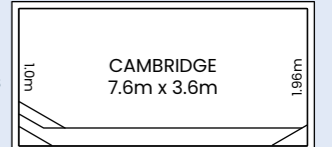

JUNIOR HAWAIIAN

Freeform design with a generous swim area. Includes table and optional spa jets.

CAMBRIDGE

Popular pool design with space saving, side entry steps and extended bench seating.

REGENCY

GRANDEUR