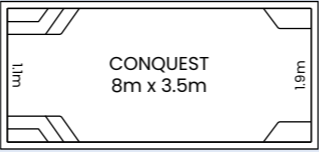

WESTMINSTER

Contemporary, geometric design with lots of uninterrupted swimming and play space.

REGENCY

Unique design that maximises both safety and fun in the sun.

CONQUEST

Modern lap pool style with twin deep end swim-outs.