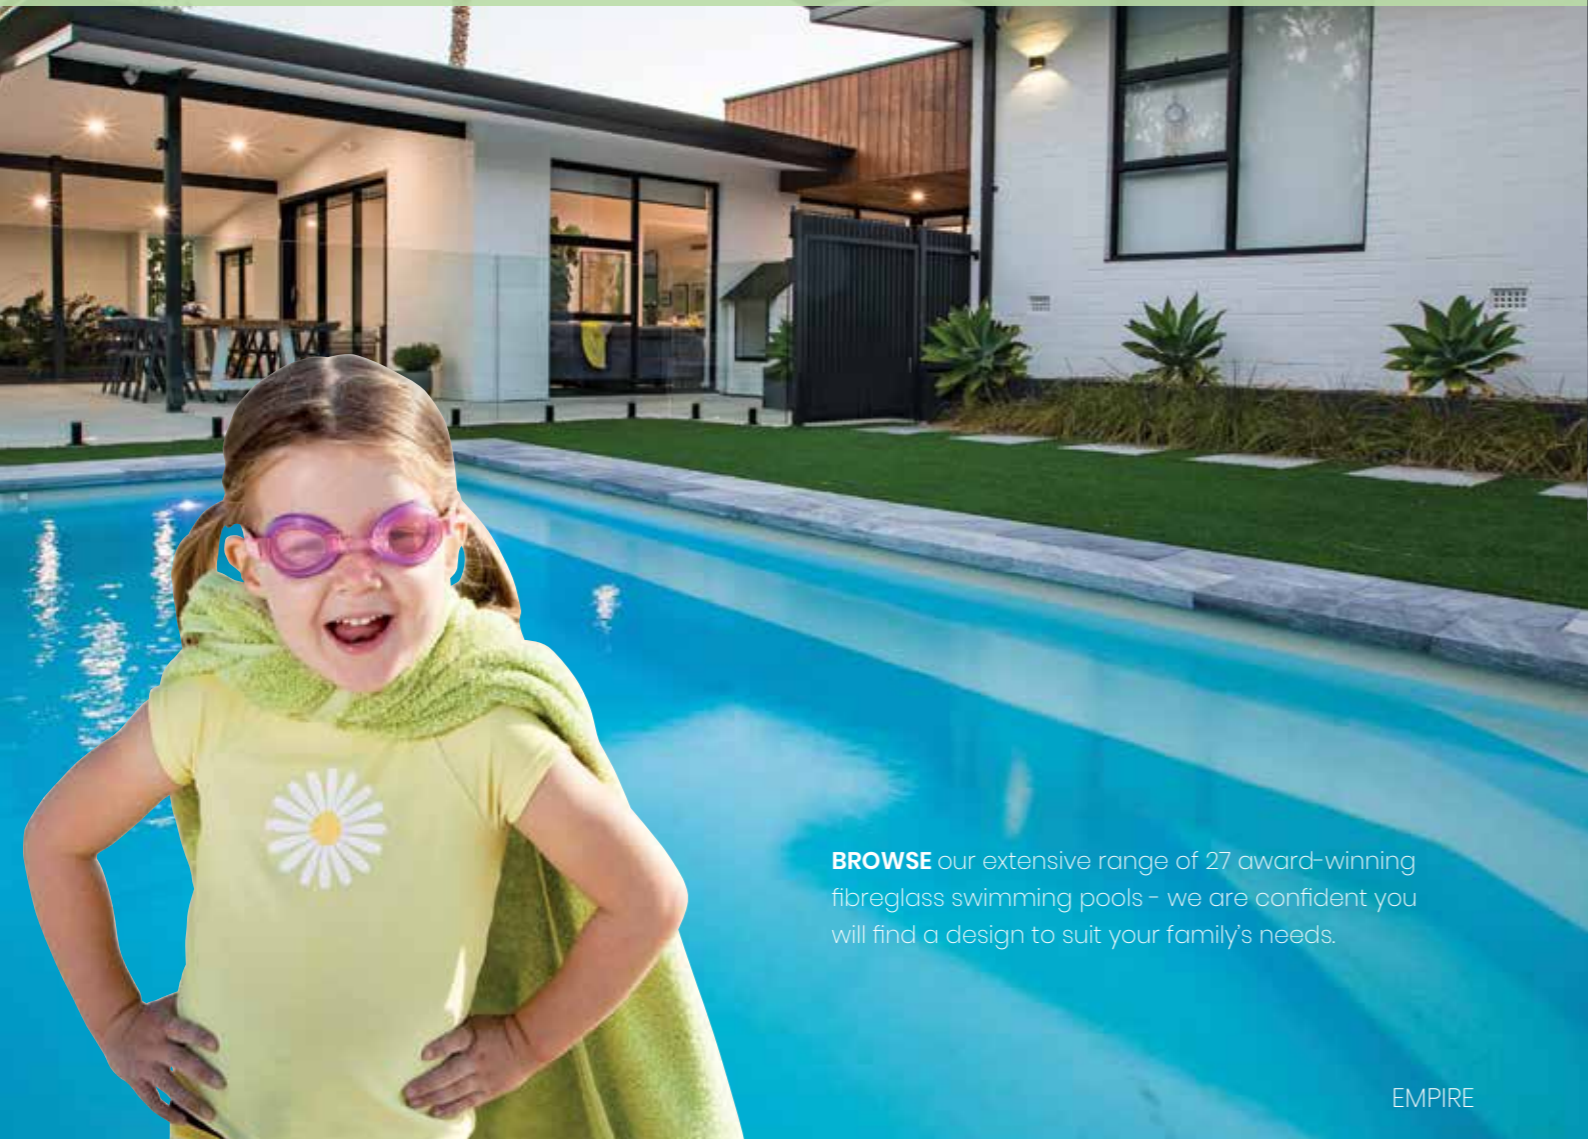

OUR SUPERB RANGE

BROWSE our extensive range of 27 award-winning fibreglass swimming pools - we are confident you will find a design to suit your family's needs.

EMPIRE

SOVEREIGN

INFINITY 4.0

The Infinity 4.0 round plunge pool is the perfect entertainer for your family and friends. Sit back and relax on the bench seat and add heating for year-round use.