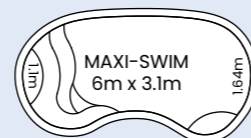

INFINITY 3.0

Make your small backyard functional and stylish with our round plunge pool. Features 400mm wide bench seat around the entire perimeter and step for easy entry and exit.

SOVEREIGN

Slimline small pool design with space saving, side entry steps and extended bench seating.

WINDSOR

The perfect courtyard pool with corner swim-out, wide entry steps and a safety ledge which is great for kids learning to swim.

IMPERIAL

CAMBRIDGE

EMPIRE

Slimline small pool design with space saving, side entry steps and extended bench seating.

MAXI-SWIM

Kidney shaped design with extra large steps providing the perfect seating area.

OXFORD

Slimline medium pool design with space saving, side entry steps and extended bench seating.

IMPERIAL

Contemporary safety ledge design with corner swim-out and stylish step entrance.