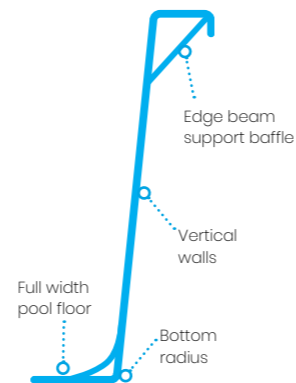

SIX LAYERS OF STRENGTH

SIDE ELEVATION

SIDE PROFILE

END ELEVATION

EDGE BEAM REINFORCEMENT

STEP REINFORCEMENT

SAFETY LEDGE

Every Sapphire pool is constructed using advanced manufacturing techniques and specialised high performance materials.