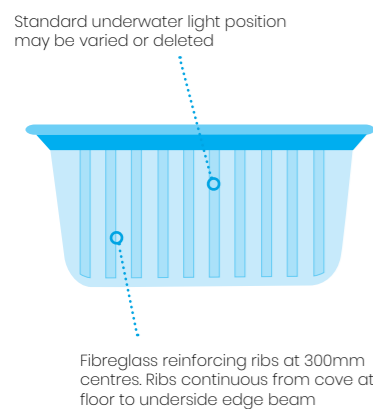

SIX LAYERS OF STRENGTH

SIDE ELEVATION

SIDE PROFILE

END ELEVATION

EDGE BEAM REINFORCEMENT

STEP REINFORCEMENT

SAFETY LEDGE

Every Sapphire pool is constructed using advanced manufacturing techniques and specialised high performance materials.