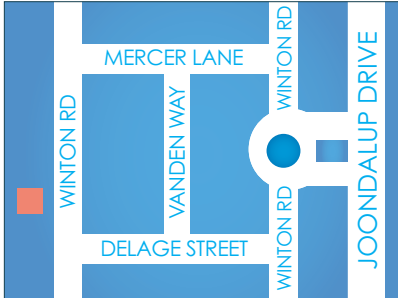

Plan your staycation these holidays and relax poolside with your family.

DISPLAY CENTRES

Form 21-18 Rev 19

JOONDALUP

81 Winton Road
9300 2800

PORT KENNEDY

11 Fielden Way
9524 6144

sales@sapphirepools.com.au