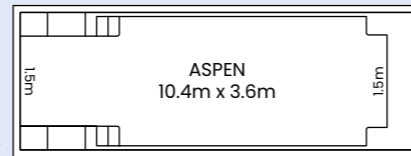

THE SPILLWAY SERIES

CHOOSE the perfect complement to your new pool from our Spillway Series and create the ultimate outdoor entertaining area.

Select the Vail Spillway Spa to get the best of both worlds...a beautiful pool to keep cool in on the warm days and a bubbling spa to relax in during the cooler days or in the evenings.

If you're after something a little more suitable for the kids, then the Malibu Spillway Wading Pool provides the perfect shallow paddling area which attaches to the side of your pool!