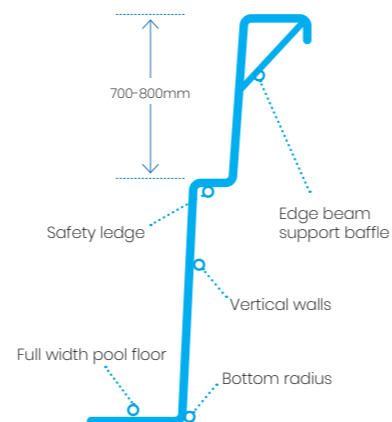

SIX LAYERS OF STRENGTH

SIDE ELEVATION

SIDE PROFILE

END ELEVATION

EDGE BEAM REINFORCEMENT

STEP REINFORCEMENT

SAFETY LEDGE

Every Sapphire pool is constructed using advanced manufacturing techniques and specialised high performance materials.