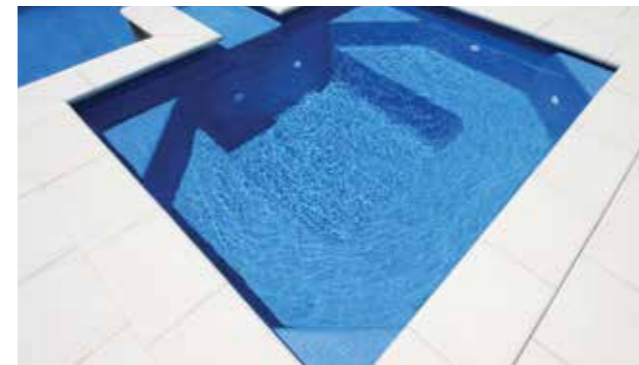

Select the Vail Spillway Spa to get the best of both worlds...a beautiful pool to keep cool in on the warm days and a bubbling spa to relax in during the cooler days or in the evenings.

If you're after something a little more suitable for the kids, then the Malibu Spillway Wading Pool provides the perfect shallow paddling area which attaches to the side of your pool!

DUKE

The perfect lap pool with side entry steps at both ends and children's safety ledge.

KENSINGTON

Long, extended bench seat is a great place to sit and relax.

VAIL

Spacious design, featuring ample bench seating for up to 7 adults.

VAIL
2.2m x 1.8m
Depth 1.0m

MALIBU

Great shallow paddling area for kids, at only 350mm deep.

MALIBU
2.2m x 1.8m
Depth 0.35m

All quoted dimensions are approximate and internal to the waterline.

ROYALE

Includes a wide bench seat and children's safety ledge.