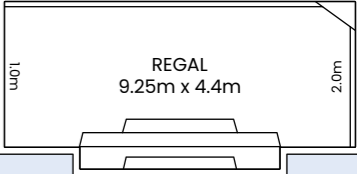

DYNASTY

Includes a wide bench seat and children's safety ledge.

REGAL

Contemporary safety ledge design with stylish step entrance and corner swim-out.

FLAMINGO

Roman design with two sets of large side entry steps and deep end corner swim-outs.