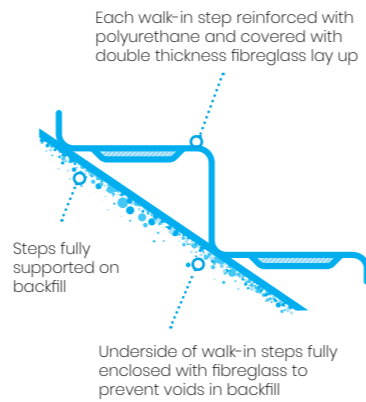

SIX LAYERS OF STRENGTH

SIDE ELEVATION

SIDE PROFILE

END ELEVATION

EDGE BEAM REINFORCEMENT

STEP REINFORCEMENT

SAFETY LEDGE

Every Sapphire pool is constructed using advanced manufacturing techniques and specialised high performance materials.