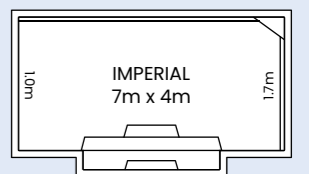

MAXI-SWIM

Kidney shaped design with extra large steps providing the perfect seating area.

OXFORD

Slimline medium pool design with space saving, side entry steps and extended bench seating.

IMPERIAL

Contemporary safety ledge design with corner swim-out and stylish step entrance.