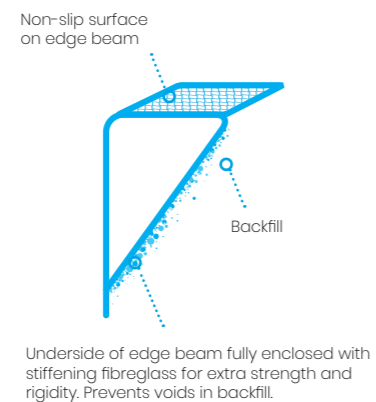

SIX LAYERS OF STRENGTH

SIDE ELEVATION

SIDE PROFILE

END ELEVATION

EDGE BEAM REINFORCEMENT

STEP REINFORCEMENT

SAFETY LEDGE

Every Sapphire pool is constructed using advanced manufacturing techniques and specialised high performance materials.