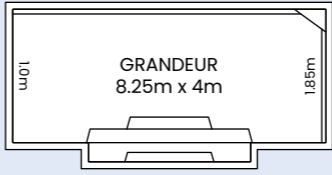

Contemporary safety ledge design with stylish step entrance and corner swim-out.