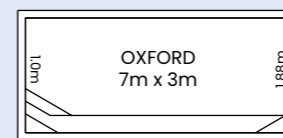

MAXI-SWIM

Kidney shaped design with extra large steps providing the perfect seating area.

OXFORD

Slimline medium pool design with space saving, side entry steps and extended bench seating.

IMPERIAL

Contemporary safety ledge design with corner swim-out and stylish step entrance.