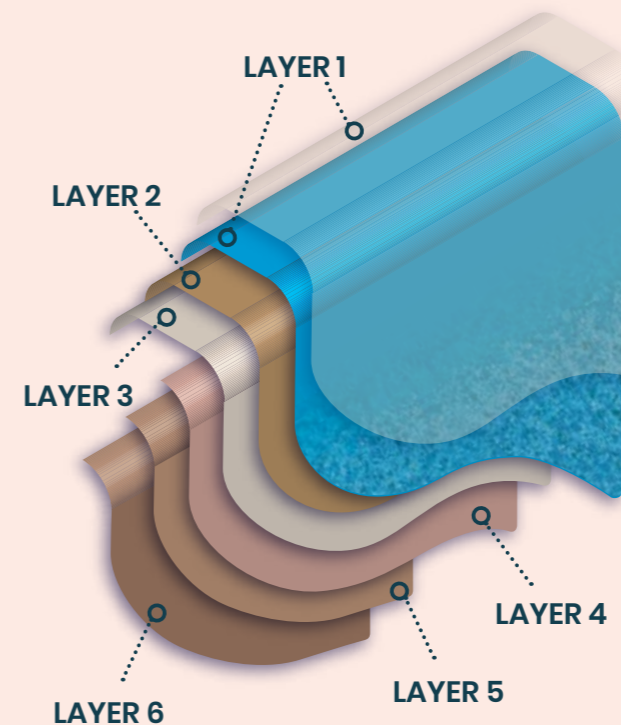

SIX LAYERS OF STRENGTH

SIDE ELEVATION

SIDE PROFILE

END ELEVATION

EDGE BEAM REINFORCEMENT

STEP REINFORCEMENT

SAFETY LEDGE

Every Sapphire pool is constructed using advanced manufacturing techniques and specialised high performance materials.

LAYER 1 Patented clear gelcoat - acts like sunscreen for your pool

LAYER 2 Patented colour layer - colours that last longer and act as a corrosion barrier to prevent osmosis

LAYER 3 First structural layer and second chemical resistant layer - double protection