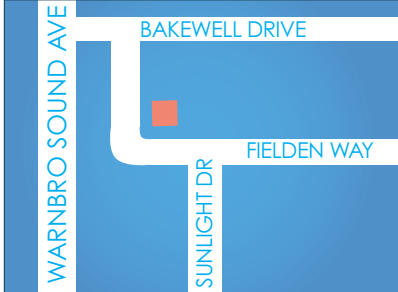

Plan your staycation these holidays and relax poolside with your family.

DISPLAY CENTRES

Form 21-18 Rev 19

JOONDALUP

81 Winton Road
9300 2800

PORT KENNEDY

11 Fielden Way
9524 6144

sales@sapphirepools.com.au