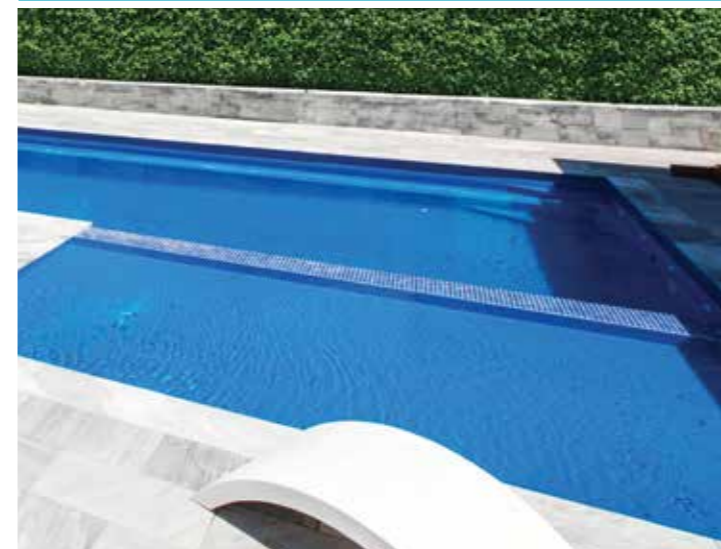

AQUA LEDGE

ACHIEVE that holiday feeling every day! The must have add on accessory for your Sapphire pool is our new Aqua Ledge.

This adds another level of wow factor that will make your pool a beautiful addition to your outdoor living space. Ideal for lounging around with friends or family and makes the perfect splash area for young kids!

Plan your staycation these holidays and relax poolside with your family.