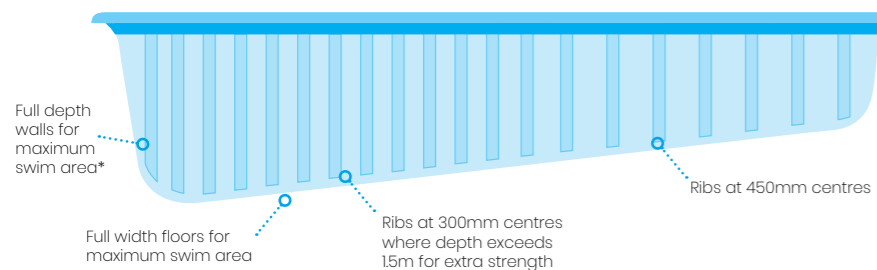

MADE IN WA

All pools are individually made to order, to suit local conditions, at our Jandakot manufacturing facility, the largest and most technologically advanced pool production premises in WA.

SUPERIOR POOLS BUILT TO LAST

SIX LAYERS OF STRENGTH

SIDE ELEVATION

SIDE PROFILE

END ELEVATION

EDGE BEAM REINFORCEMENT

STEP REINFORCEMENT

SAFETY LEDGE

Every Sapphire pool is constructed using advanced manufacturing techniques and specialised high performance materials.