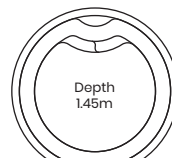

INFINITY 4.0
4m diameter