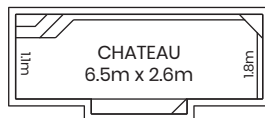

Design Features:

- Unique safety ledge, ideal for children and those learning to swim
- Unobtrusive side entry steps
- Extended 2.5m bench seating area
- Slim width perfect for narrow backyards

All quoted dimensions are internal to the waterline.