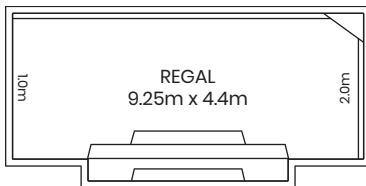

Design Features:

- Wide entry steps offering an entrance point to both the shallow and deep end
- Extra large second step providing the perfect seating area
- Safety ledge, ideal for children learning to swim
- Deep end swim out