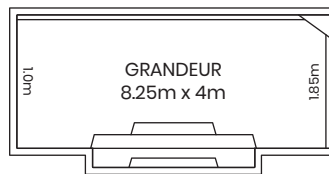

Design Features:

- Wide entry steps offering an entrance point to both the shallow and deep end
- Extra large second step providing the perfect seating area
- Safety ledge, ideal for children learning to swim
- Deep end swim out