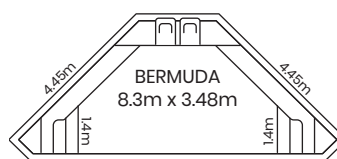

Enjoy life!
Enjoy a
Sapphire
pool!

sales@sapphirepools.com.au
sapphirepools.com.au