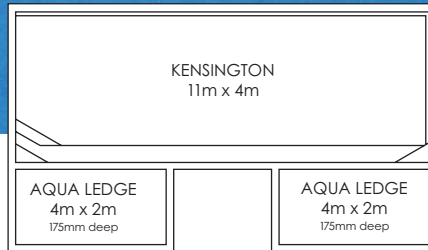

The Aqua Ledge

The must have addition for your Sapphire pool, the Aqua Ledge adds another level of wow factor that will make your pool a beautiful centrepiece of your outdoor living space. Plan your staycation these holidays and relax poolside with your family. Let Sapphire Pools bring summer into your backyard.

175mm
AQUA LEDGE
4m x 2m
175mm

Design Features:

- 4m long x 2m wide
- Consistent depth of 175mm
- Shallow depth allows you to lay back and stretch your legs out
- Perfect area for kids to splash around - shallow enough so they can sit down in the water
- Can be added to any Sapphire pool that is 4m and above in width or length
- Available in the same surface finishes as your pool, so you can match or contrast with your pool colour
- Glass mosaic tiles attractively conceal the insert between the pool and Aqua Ledge
- Add loungers and a table to create the ultimate adult poolside relaxation zone