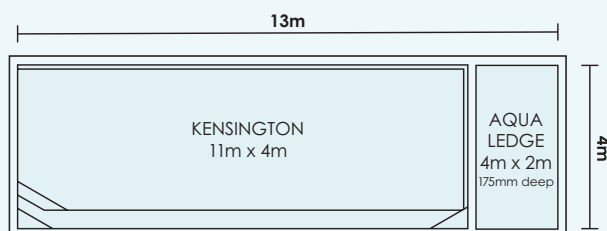

Position the Aqua Ledge to make the most of your outdoor space