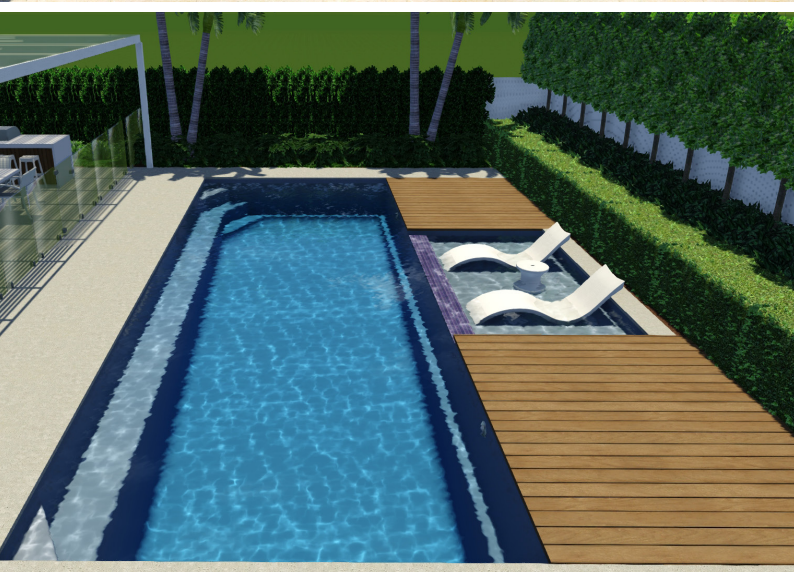

GET THAT HOLIDAY FEELING EVERY DAY!

INTRODUCING THE AQUA LEDGE

The must have accessory for your Sapphire pool, the new release Aqua Ledge adds another level of wow factor that will make your pool a beautiful addition to your outdoor living space. Plan your staycation these holidays and relax poolside with your family. Let Sapphire Pools bring summer into your backyard.

DESIGN FEATURES:

- 4m long x 2m wide
- Consistent depth of 175mm
- Shallow depth allows you to lay back and stretch your legs out
- Perfect area for kids to splash around - shallow enough so they can sit down in the water
- Can be added to any Sapphire pool that is 4m and above in width or length
- Available in the same surface finishes as your pool, so you can match or complement your pool colour
- Glass mosaic tiles attractively conceal the insert between the pool and Aqua Ledge
- Add lounges and a table to create the ultimate adult poolside relaxation zone

✉ sales@sapphirepools.com.au www.sapphirepools.com.au

ENJOY LIFE! ENJOY A SAPPHIRE POOL!

Position the Aqua Ledge to make the most of your outdoor space

KENWICK
☎ 9493 2022

JOONDALUP
☎ 9300 2800

PORT KENNEDY
☎ 9524 6144