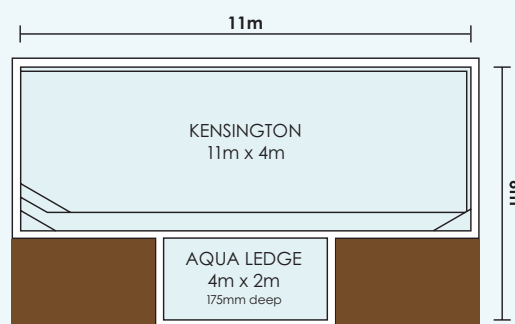

Position the Aqua Ledge to make the most of your outdoor space