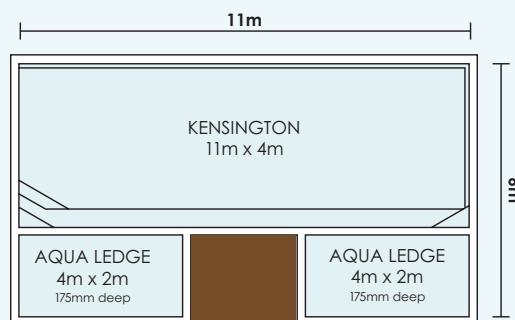

Position the Aqua Ledge to make the most of your outdoor space