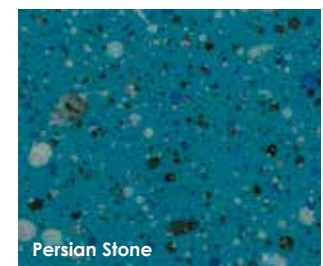

SUPER HERO COLOURS

TRADITIONAL RANGE

DECRAFLEC RANGE

JEWEL RANGE

SELECT your hero colour from Sapphire Pools extensive colour palette.

From tranquil greens & natural sandstone finishes to sparkling blues, there is sure to be a colour that reflects the unique personality of you and your home.

SUPERIOR COLOUR THAT WILL NOT FADE

Pool ColourGuard® is a world first, non-fade surface protection system for fibreglass pools.

Backed by a manufacturer direct, Lifetime Interior Surface Guarantee*, a pool with Pool ColourGuard® will remain vibrant for years to come.

PoolColourGuard®
Advanced Technology in Fibreglass Swimming Pools

CLASSIC SERIES

STARLIGHT SERIES

MARBLE SERIES

Every effort has been made to represent the true colour, however variations may occur due to the printing process. The final product may be subject to a colour variation of +/- 15% due to climate conditions and the manufacturing process. Pool ColourGuard® is only available through authorised pool builders such as Sapphire Pools. *Conditions apply.