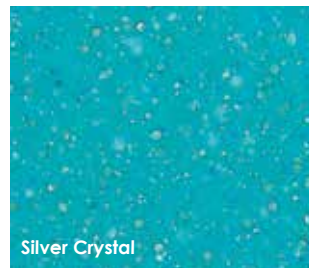

SUPER HERO COLOURS

TRADITIONAL RANGE

DECRAFLEC RANGE

JEWEL RANGE

SELECT your hero colour from Sapphire Pools extensive colour palette.

From tranquil greens & natural sandstone finishes to sparkling blues, there is sure to be a colour that reflects the unique personality of you and your home.

SUPERIOR COLOUR THAT WILL NOT FADE

Pool ColourGuard® is a world first, non-fade surface protection system for fibreglass pools.

Backed by a manufacturer direct, Lifetime Interior Surface Guarantee*, a pool with Pool ColourGuard® will remain vibrant for years to come.