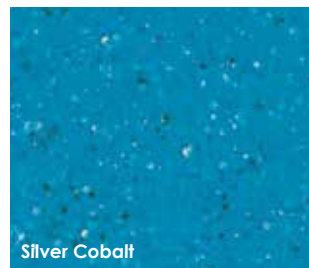

SUPER HERO COLOURS

TRADITIONAL RANGE

DECRAFLEC RANGE

JEWEL RANGE

SELECT your hero colour from Sapphire Pools extensive colour palette.

From tranquil greens & natural sandstone finishes to sparkling blues, there is sure to be a colour that reflects the unique personality of you and your home.

SUPERIOR COLOUR THAT WILL NOT FADE

Pool ColourGuard® is a world first, non-fade surface protection system for fibreglass pools.

Backed by a manufacturer direct, Lifetime Interior Surface Guarantee*, a pool with Pool ColourGuard® will remain vibrant for years to come.