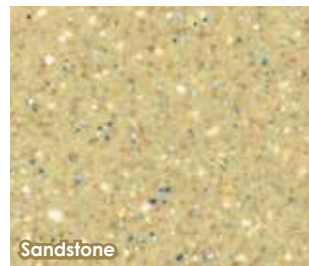

SUPER HERO COLOURS

TRADITIONAL RANGE

DECRAFLEC RANGE

JEWEL RANGE

SELECT your hero colour from Sapphire Pools extensive colour palette.

From tranquil greens & natural sandstone finishes to sparkling blues, there is sure to be a colour that reflects the unique personality of you and your home.

SUPERIOR COLOUR THAT WILL NOT FADE

Pool ColourGuard® is a world first, non-fade surface protection system for fibreglass pools.

Backed by a manufacturer direct, Lifetime Interior Surface Guarantee*, a pool with Pool ColourGuard® will remain vibrant for years to come.

PoolColourGuard®
Advanced Technology in Fibreglass Swimming Pools

CLASSIC SERIES

STARLIGHT SERIES

MARBLE SERIES

Every effort has been made to represent the true colour, however variations may occur due to the printing process. The final product may be subject to a colour variation of +/- 15% due to climate conditions and the manufacturing process. Pool ColourGuard® is only available through authorised pool builders such as Sapphire Pools. *Conditions apply.