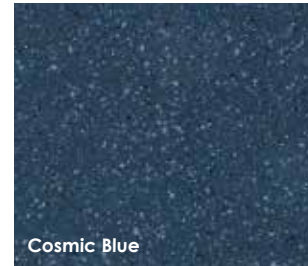

SUPER HERO COLOURS

TRADITIONAL RANGE

DECRAFLEC RANGE

JEWEL RANGE

SELECT your hero colour from Sapphire Pools extensive colour palette.

From tranquil greens & natural sandstone finishes to sparkling blues, there is sure to be a colour that reflects the unique personality of you and your home.

SUPERIOR COLOUR THAT WILL NOT FADE

Pool ColourGuard® is a world first, non-fade surface protection system for fibreglass pools.

Backed by a manufacturer direct, Lifetime Interior Surface Guarantee*, a pool with Pool ColourGuard® will remain vibrant for years to come.

When you choose a pool with Pool ColourGuard® you can expect a long list of unique benefits including the following:

- **Brilliant, vivid pool colour that will not fade or change**
- **Highest protection against UV rays and pool chemicals**
- **Stunning, high gloss finish never before seen on swimming pools**
- **Lasting gloss retention**
- **Protection against blisters and cracks**

PoolColourGuard®
Advanced Technology in Fibreglass Swimming Pools

CLASSIC SERIES

STARLIGHT SERIES

MARBLE SERIES

Every effort has been made to represent the true colour, however variations may occur due to the printing process. The final product may be subject to a colour variation of +/- 15% due to climate conditions and the manufacturing process. Pool ColourGuard® is only available through authorised pool builders such as Sapphire Pools. *Conditions apply.