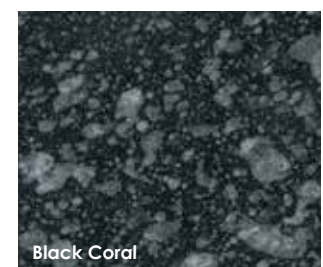

SUPER HERO COLOURS

TRADITIONAL RANGE

DECRAFLEC RANGE

JEWEL RANGE

SELECT your hero colour from Sapphire Pools extensive colour palette.

From tranquil greens & natural sandstone finishes to sparkling blues, there is sure to be a colour that reflects the unique personality of you and your home.

SUPERIOR COLOUR THAT WILL NOT FADE

Pool ColourGuard® is a world first, non-fade surface protection system for fibreglass pools.

Backed by a manufacturer direct, Lifetime Interior Surface Guarantee*, a pool with Pool ColourGuard® will remain vibrant for years to come.

PoolColourGuard®
Advanced Technology in Fibreglass Swimming Pools

CLASSIC SERIES

STARLIGHT SERIES

MARBLE SERIES

Every effort has been made to represent the true colour, however variations may occur due to the printing process. The final product may be subject to a colour variation of +/- 15% due to climate conditions and the manufacturing process. Pool ColourGuard® is only available through authorised pool builders such as Sapphire Pools. *Conditions apply.