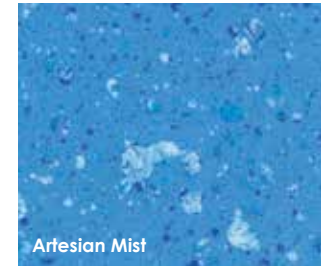

SUPER HERO COLOURS

TRADITIONAL RANGE

DECRAFLEC RANGE

JEWEL RANGE

SELECT your hero colour from Sapphire Pools extensive colour palette.

From tranquil greens & natural sandstone finishes to sparkling blues, there is sure to be a colour that reflects the unique personality of you and your home.

SUPERIOR COLOUR THAT WILL NOT FADE

Pool ColourGuard® is a world first, non-fade surface protection system for fibreglass pools.

Backed by a manufacturer direct, Lifetime Interior Surface Guarantee*, a pool with Pool ColourGuard® will remain vibrant for years to come.

When you choose a pool with Pool ColourGuard® you can expect a long list of unique benefits including the following:

- **Brilliant, vivid pool colour that will not fade or change**
- **Highest protection against UV rays and pool chemicals**
- **Stunning, high gloss finish never before seen on swimming pools**
- **Lasting gloss retention**
- **Protection against blisters and cracks**

PoolColourGuard®
Advanced Technology in Fibreglass Swimming Pools

CLASSIC SERIES

STARLIGHT SERIES

MARBLE SERIES

Every effort has been made to represent the true colour, however variations may occur due to the printing process. The final product may be subject to a colour variation of +/- 15% due to climate conditions and the manufacturing process. Pool ColourGuard® is only available through authorised pool builders such as Sapphire Pools. *Conditions apply.