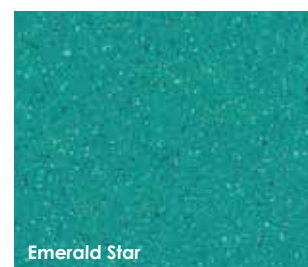

SUPER HERO COLOURS

TRADITIONAL RANGE

DECRAFLEC RANGE

JEWEL RANGE

SELECT your hero colour from Sapphire Pools extensive colour palette.

From tranquil greens & natural sandstone finishes to sparkling blues, there is sure to be a colour that reflects the unique personality of you and your home.

SUPERIOR COLOUR THAT WILL NOT FADE

Pool ColourGuard® is a world first, non-fade surface protection system for fibreglass pools.

Backed by a manufacturer direct, Lifetime Interior Surface Guarantee*, a pool with Pool ColourGuard® will remain vibrant for years to come.

PoolColourGuard®
Advanced Technology in Fibreglass Swimming Pools

CLASSIC SERIES

STARLIGHT SERIES

MARBLE SERIES

Every effort has been made to represent the true colour, however variations may occur due to the printing process. The final product may be subject to a colour variation of +/- 15% due to climate conditions and the manufacturing process. Pool ColourGuard® is only available through authorised pool builders such as Sapphire Pools. *Conditions apply.