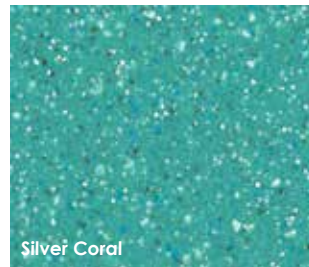

SUPER HERO COLOURS

TRADITIONAL RANGE

DECRAFLEC RANGE

JEWEL RANGE

SELECT your hero colour from Sapphire Pools extensive colour palette.

From tranquil greens & natural sandstone finishes to sparkling blues, there is sure to be a colour that reflects the unique personality of you and your home.

SUPERIOR COLOUR THAT WILL NOT FADE

Pool ColourGuard® is a world first, non-fade surface protection system for fibreglass pools.

Backed by a manufacturer direct, Lifetime Interior Surface Guarantee*, a pool with Pool ColourGuard® will remain vibrant for years to come.