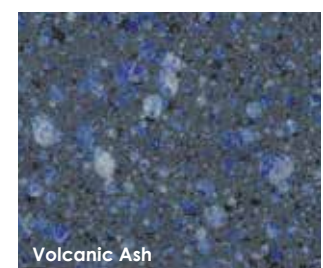

SUPER HERO COLOURS

TRADITIONAL RANGE

DECRAFLEC RANGE

JEWEL RANGE

SELECT your hero colour from Sapphire Pools extensive colour palette.

From tranquil greens & natural sandstone finishes to sparkling blues, there is sure to be a colour that reflects the unique personality of you and your home.

SUPERIOR COLOUR THAT WILL NOT FADE

Pool ColourGuard® is a world first, non-fade surface protection system for fibreglass pools.

Backed by a manufacturer direct, Lifetime Interior Surface Guarantee*, a pool with Pool ColourGuard® will remain vibrant for years to come.

When you choose a pool with Pool ColourGuard® you can expect a long list of unique benefits including the following:

- **Brilliant, vivid pool colour that will not fade or change**
- **Highest protection against UV rays and pool chemicals**
- **Stunning, high gloss finish never before seen on swimming pools**
- **Lasting gloss retention**
- **Protection against blisters and cracks**

PoolColourGuard®
Advanced Technology in Fibreglass Swimming Pools

CLASSIC SERIES

STARLIGHT SERIES

MARBLE SERIES

Every effort has been made to represent the true colour, however variations may occur due to the printing process. The final product may be subject to a colour variation of +/- 15% due to climate conditions and the manufacturing process. Pool ColourGuard® is only available through authorised pool builders such as Sapphire Pools. *Conditions apply.