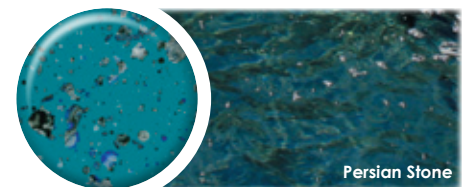

CLASSIC SERIES

STARLIGHT SERIES

MARBLE SERIES

Every effort has been made to represent the true colours, however variations may occur due to the printing process. The final product may be subject to a colour variation of +/-15% due to climatic conditions and the manufacturing process.