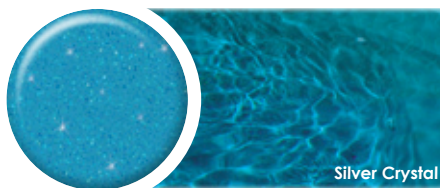

COLOUR SELECTION GUIDE

Select the colour of your dream pool from Sapphire Pools' stunning colour range. From tranquil greens & natural sandstone finishes to sparkling & mysterious blues there is sure to be a colour to suit your taste.

Large colour flecks dazzle in the sun, and make your pool sparkle like never before!

Includes Ceramashield® protection.

Silver Mediterranean

Silver Cobalt

Silver Crystal

Silver Coral

Sandstone

JEWEL RANGE

Inspired by the dazzling effects of precious stones, the Jewel Range shines with intense, glittering colour & features superior fade-resistant pigments.

Moonlight Blue

Sunset Blue

Summer Blue

ENJOY LIFE. ENJOY A SAPPHIRE POOL!

PoolColourGuard®
Advanced Technology in Fibreglass Swimming Pools

Pool ColourGuard® is the world's most highly advanced swimming pool technology breakthrough. It uses a revolutionary, specialised manufacturing process to ensure your swimming pool will not fade and will resist the effects of ultra violet rays.