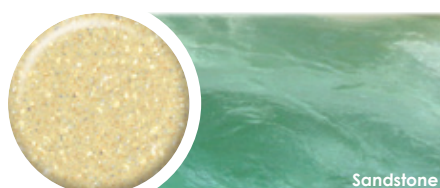

COLOUR SELECTION GUIDE

Select the colour of your dream pool from Sapphire Pools' stunning colour range. From tranquil greens & natural sandstone finishes to sparkling & mysterious blues there is sure to be a colour to suit your taste.

Large colour flecks dazzle in the sun, and make your pool sparkle like never before!

Includes Ceramashield® protection.

Silver Mediterranean

Silver Cobalt

Silver Crystal

Silver Coral

Sandstone

JEWEL RANGE

Inspired by the dazzling effects of precious stones, the Jewel Range shines with intense, glittering colour & features superior fade-resistant pigments.

Moonlight Blue

Sunset Blue

Summer Blue

ENJOY LIFE. ENJOY A SAPPHIRE POOL!

PoolColourGuard®
Advanced Technology in Fibreglass Swimming Pools

Pool ColourGuard® is the world's most highly advanced swimming pool technology breakthrough. It uses a revolutionary, specialised manufacturing process to ensure your swimming pool will not fade and will resist the effects of ultra violet rays.