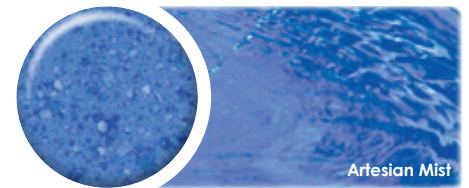

CLASSIC SERIES

STARLIGHT SERIES

MARBLE SERIES

Every effort has been made to represent the true colours, however variations may occur due to the printing process. The final product may be subject to a colour variation of +/-15% due to climatic conditions and the manufacturing process.