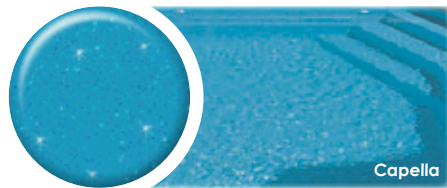

CLASSIC SERIES

STARLIGHT SERIES

MARBLE SERIES

Every effort has been made to represent the true colours, however variations may occur due to the printing process. The final product may be subject to a colour variation of +/-15% due to climatic conditions and the manufacturing process.