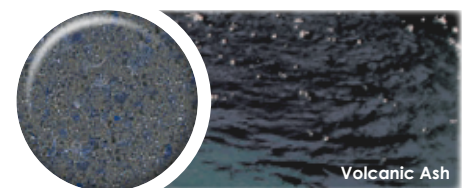

CLASSIC SERIES

STARLIGHT SERIES

MARBLE SERIES

Every effort has been made to represent the true colours, however variations may occur due to the printing process. The final product may be subject to a colour variation of +/-15% due to climatic conditions and the manufacturing process.