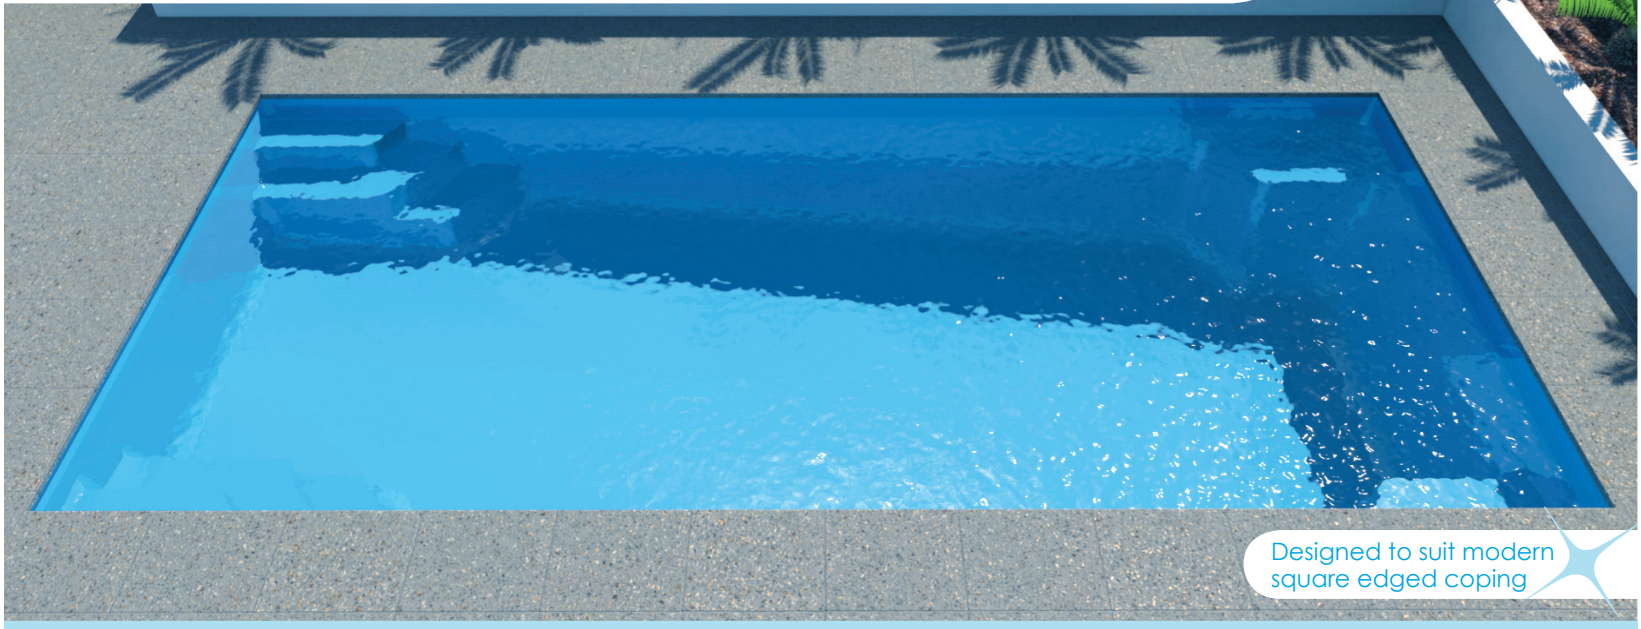

OUR LATEST DESIGNS - PROVINCIAL & CONQUEST

Designed to suit modern square edged coping

At the forefront of swimming pool design, the Provincial & Conquest offer the desirable look of concrete in a fibreglass form.

With a squarer radius than many other fibreglass pools, the Provincial & Conquest can be fitted with contemporary, square-edge coping to achieve a modern look previously only available in concrete.

The Provincial & Conquest offer plenty of room for swimming and recreation. This is achieved through unobtrusive side-entry steps, corner safety swim-outs and a generous depth.

For the very latest geometric fibreglass pool with the sleek and impressive look of concrete, look no further than the Provincial & Conquest.

Available in Sapphire Pools extensive range of surface finishes including new Pool ColourGuard™ - for colour that will not fade!

KEY FEATURES:

- ✕ Modern lap pool styles
- ✕ Square-edge coping can be fitted
- ✕ Unobtrusive side-entry steps
- ✕ Safety corner swimouts
- ✕ Variable skimmer box location

Form 21-49 Rev1 SP000625

✉ sales@sapphirepools.com.au 🌐 www.sapphirepools.com.au