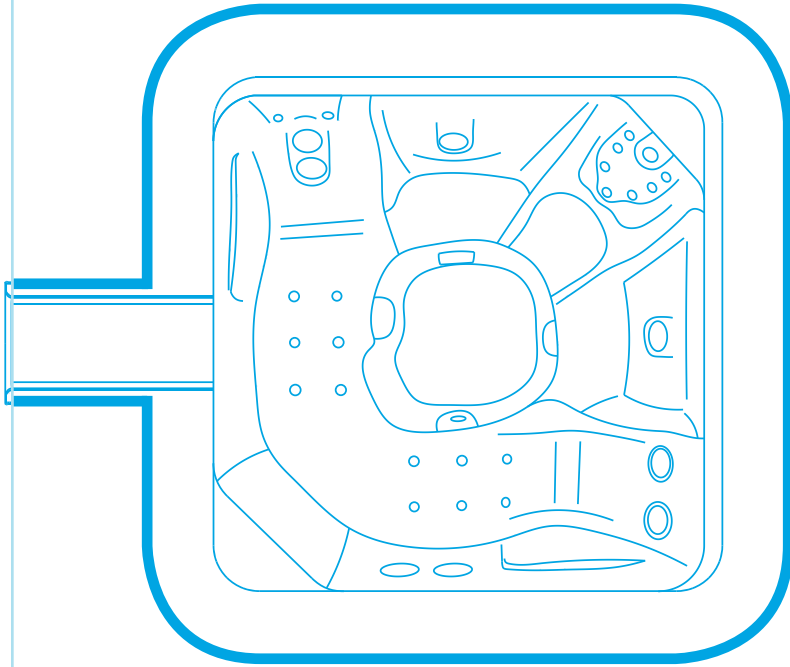

Apollo Spillway Spa

2.1m long x 2.1m wide

Create the ultimate outdoor entertaining area with an **Apollo Spillway Spa** to complement your new pool

The spillway channel connects seamlessly to the edgebeam of your pool and features a non-slip tread pattern. The spa controls are located in the corner of the spa, off the edgebeam, so a header course can be laid to match your pool.

Spa Features

Size: 2.1m x 2.1m **Volume:** 1,200 litres

Seating: 2 recliners, 2 bench seats & 1 therapy seat

Seats up to 5 people. Available in Sapphire Pools' exclusive range of colours and surface finishes to match your pool colour including Pool ColourGuard™ - for pool colour that will not fade!